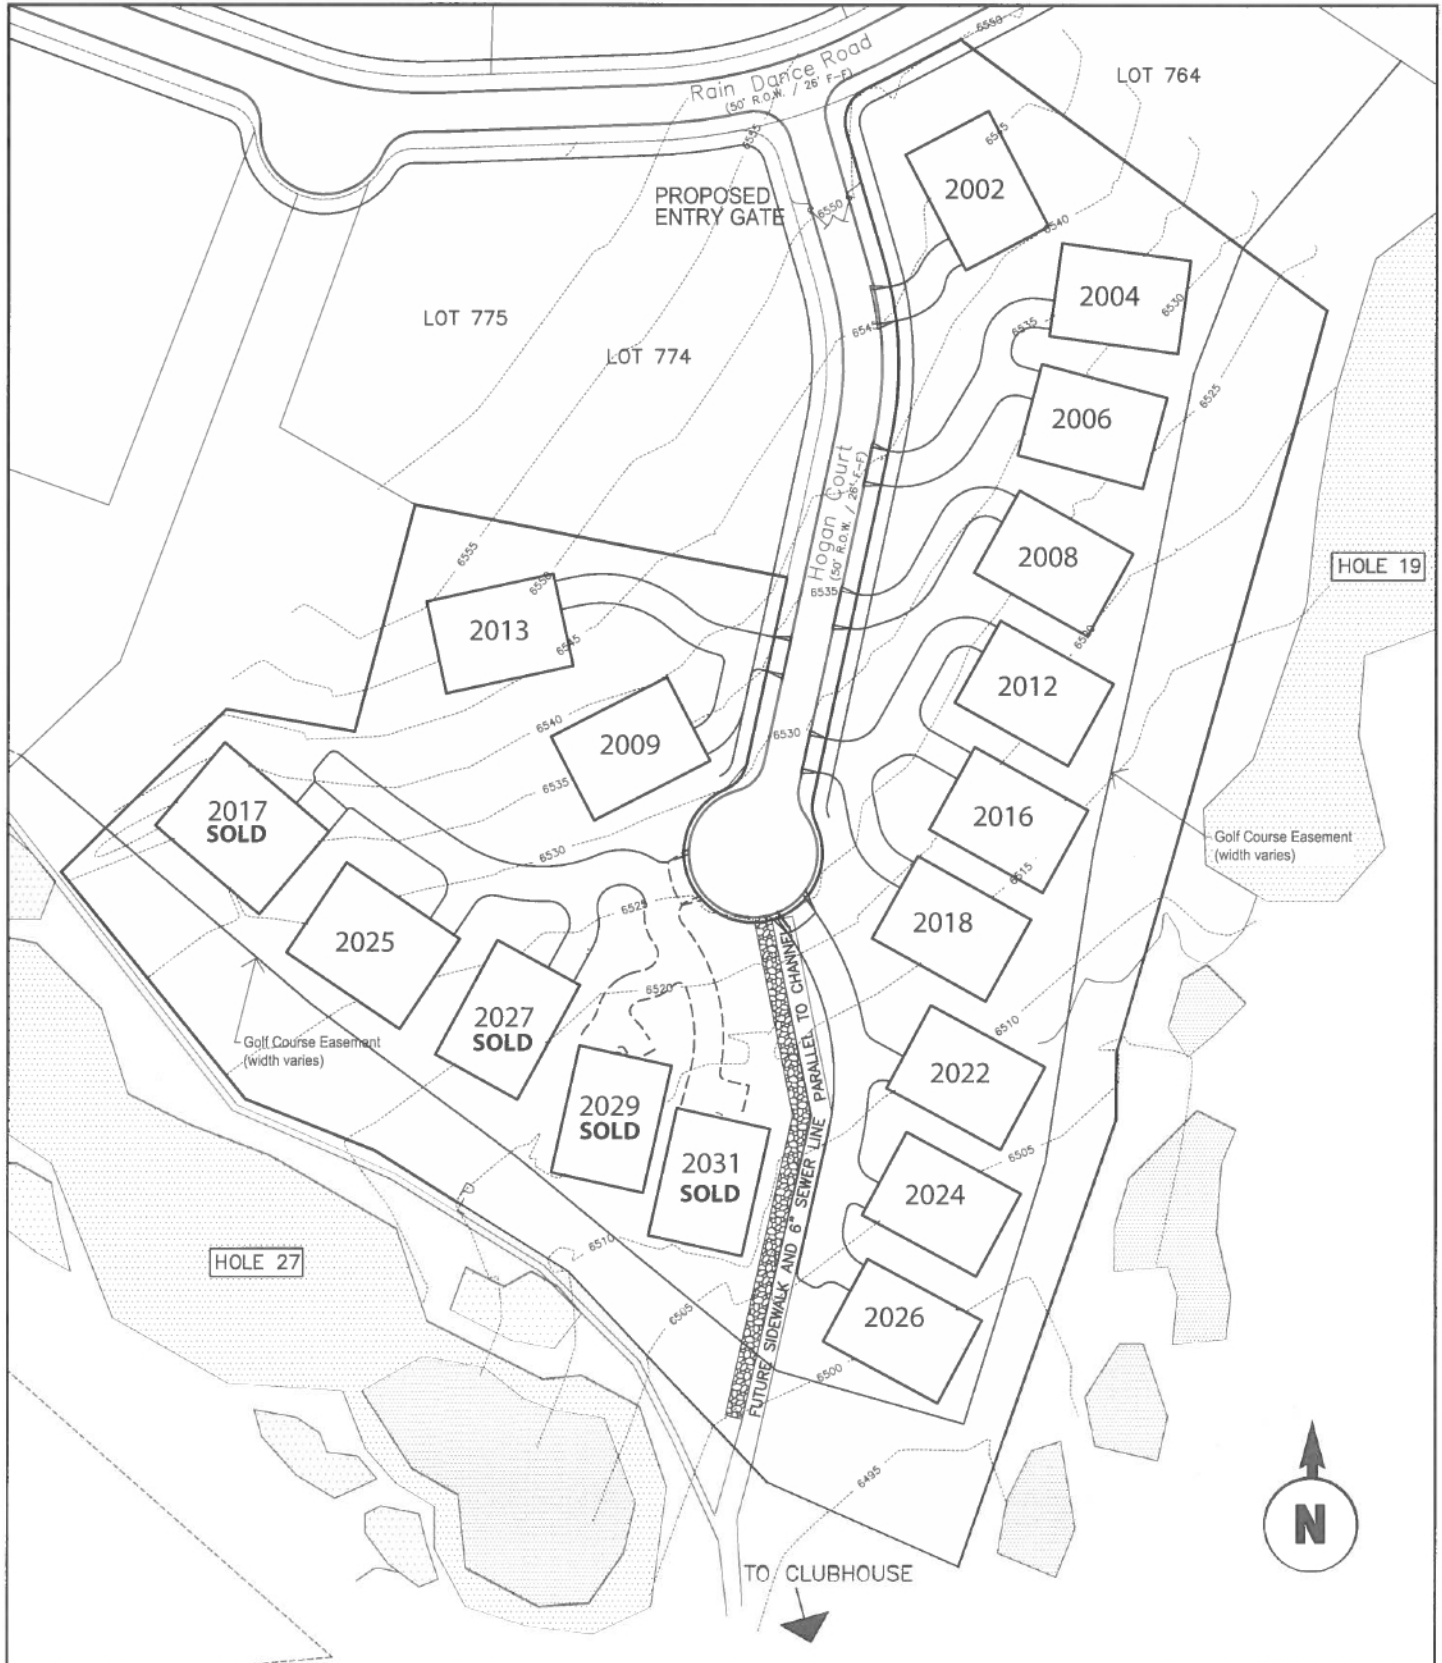

Hogan Court Casitas - Proximity Map Detail

MASTER PLANS FOR ANY AREAS IN PAA-KO, INCLUDING THOSE COVERED BY EXISTING SUBDIVISION PLATS, ARE SUBJECT TO CHANGE. THESE PRELIMINARY PLATS ARE CONCEPTUAL IN NATURE AND ARE SUBJECT TO ERRORS, OMISSIONS AND CHANGES. THIS MAP IS NOT A LEGAL DOCUMENT OF ANY SORT AND IS INTENDED FOR USE SOLELY AS A SITE LOCATOR.